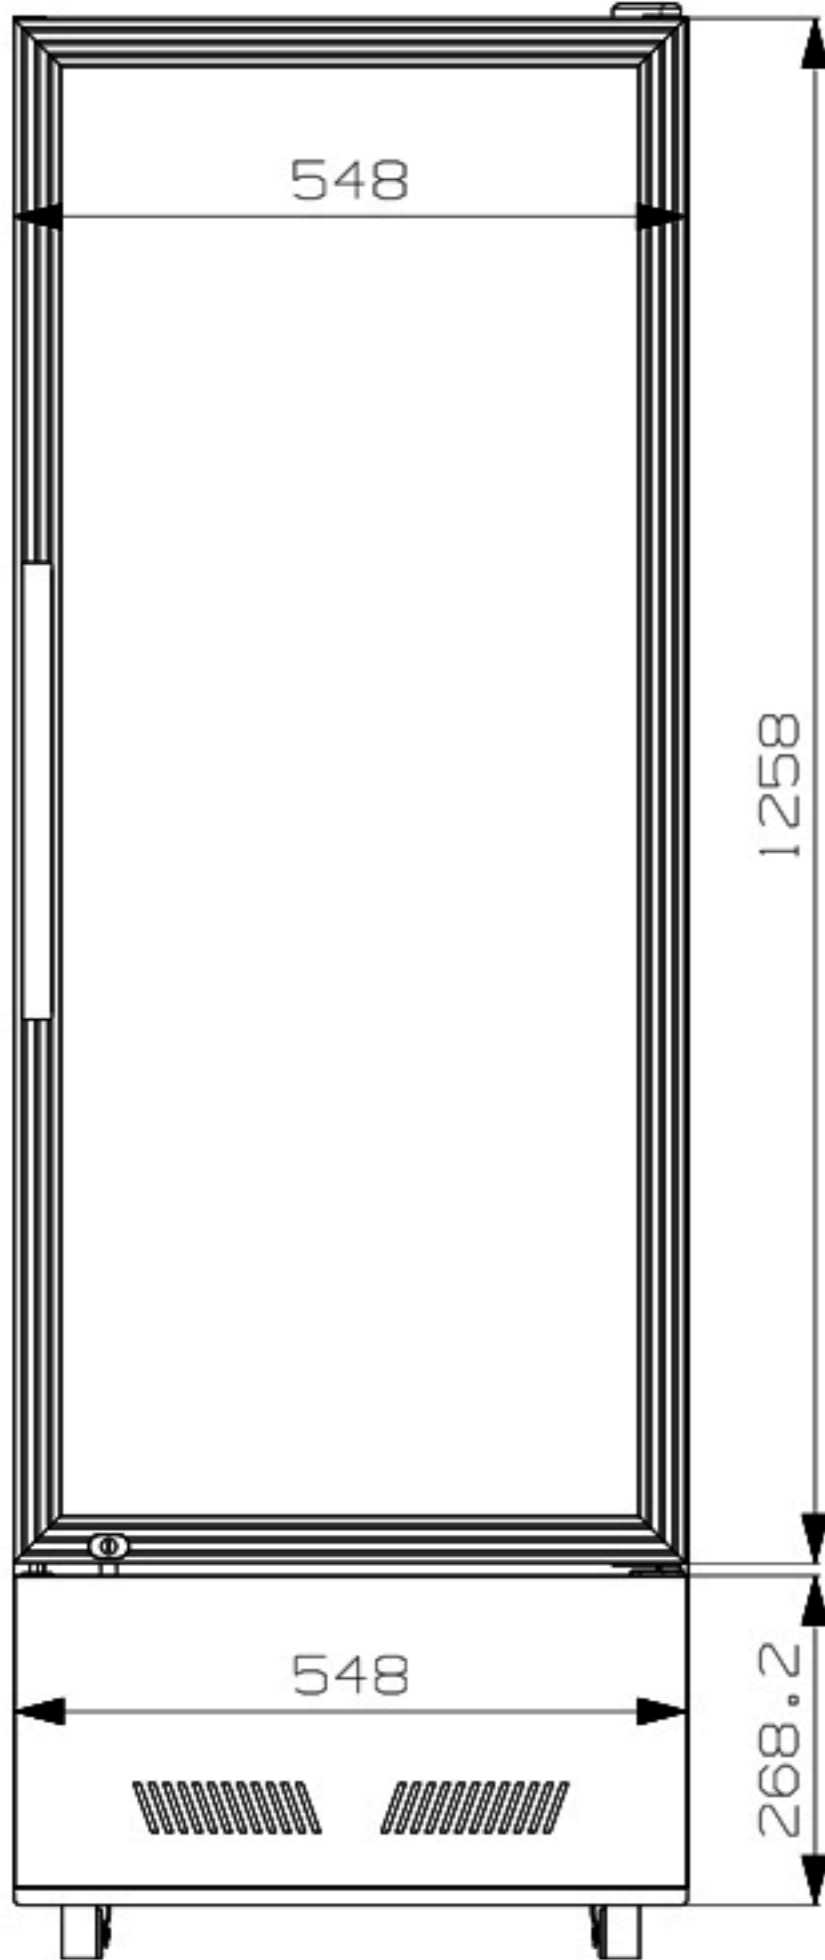

## PRODUCT PARAMETER

**KICHKING 8.0 Cu.ft Merchandiser Refrigerator Black/Silver  
Swing Glass Door With LED Lighting-21.7"w**

SKU:LC-260NB-BK/LC-260NB-SR

### Technical Data

Width	21.7 inches
Depth	21.1 inches
Height	62.6 inches
Power Cord Length	71 inches
Shelf Width	18 inches
Shelf Depth	13.2 inches